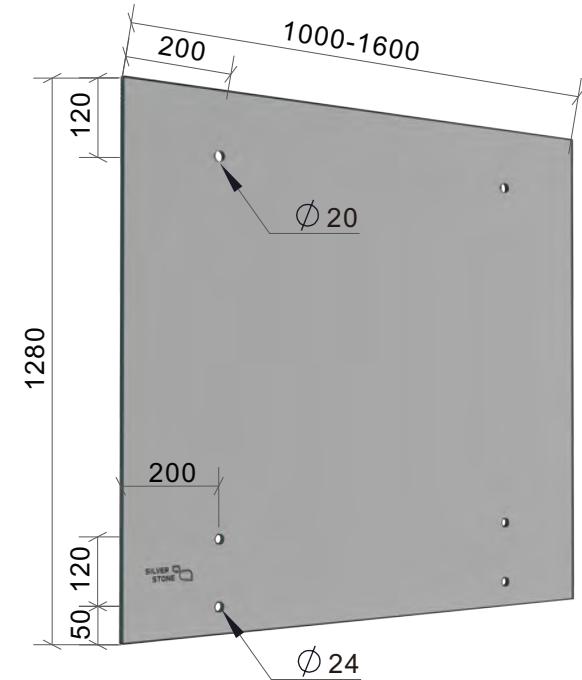

Drawing ID
GHS1280H (500-950)

Drawing ID
GHS1280H (1000-1600)

MATERIAL:
12mm Grey Heat Soaked Glass

CATALOGUE AND DESCRIPTION:

- > Glass Products
- > Balustrade Glass
- > GHS1280H Series

NOTES:
This drawing and or specification is the property of Silver Stone Hardware Pty Ltd - and must be returned to them on request. Unauthorised use may result in Legal Action. Its contents must not be made public, nor copied, nor used directly or indirectly in any way.